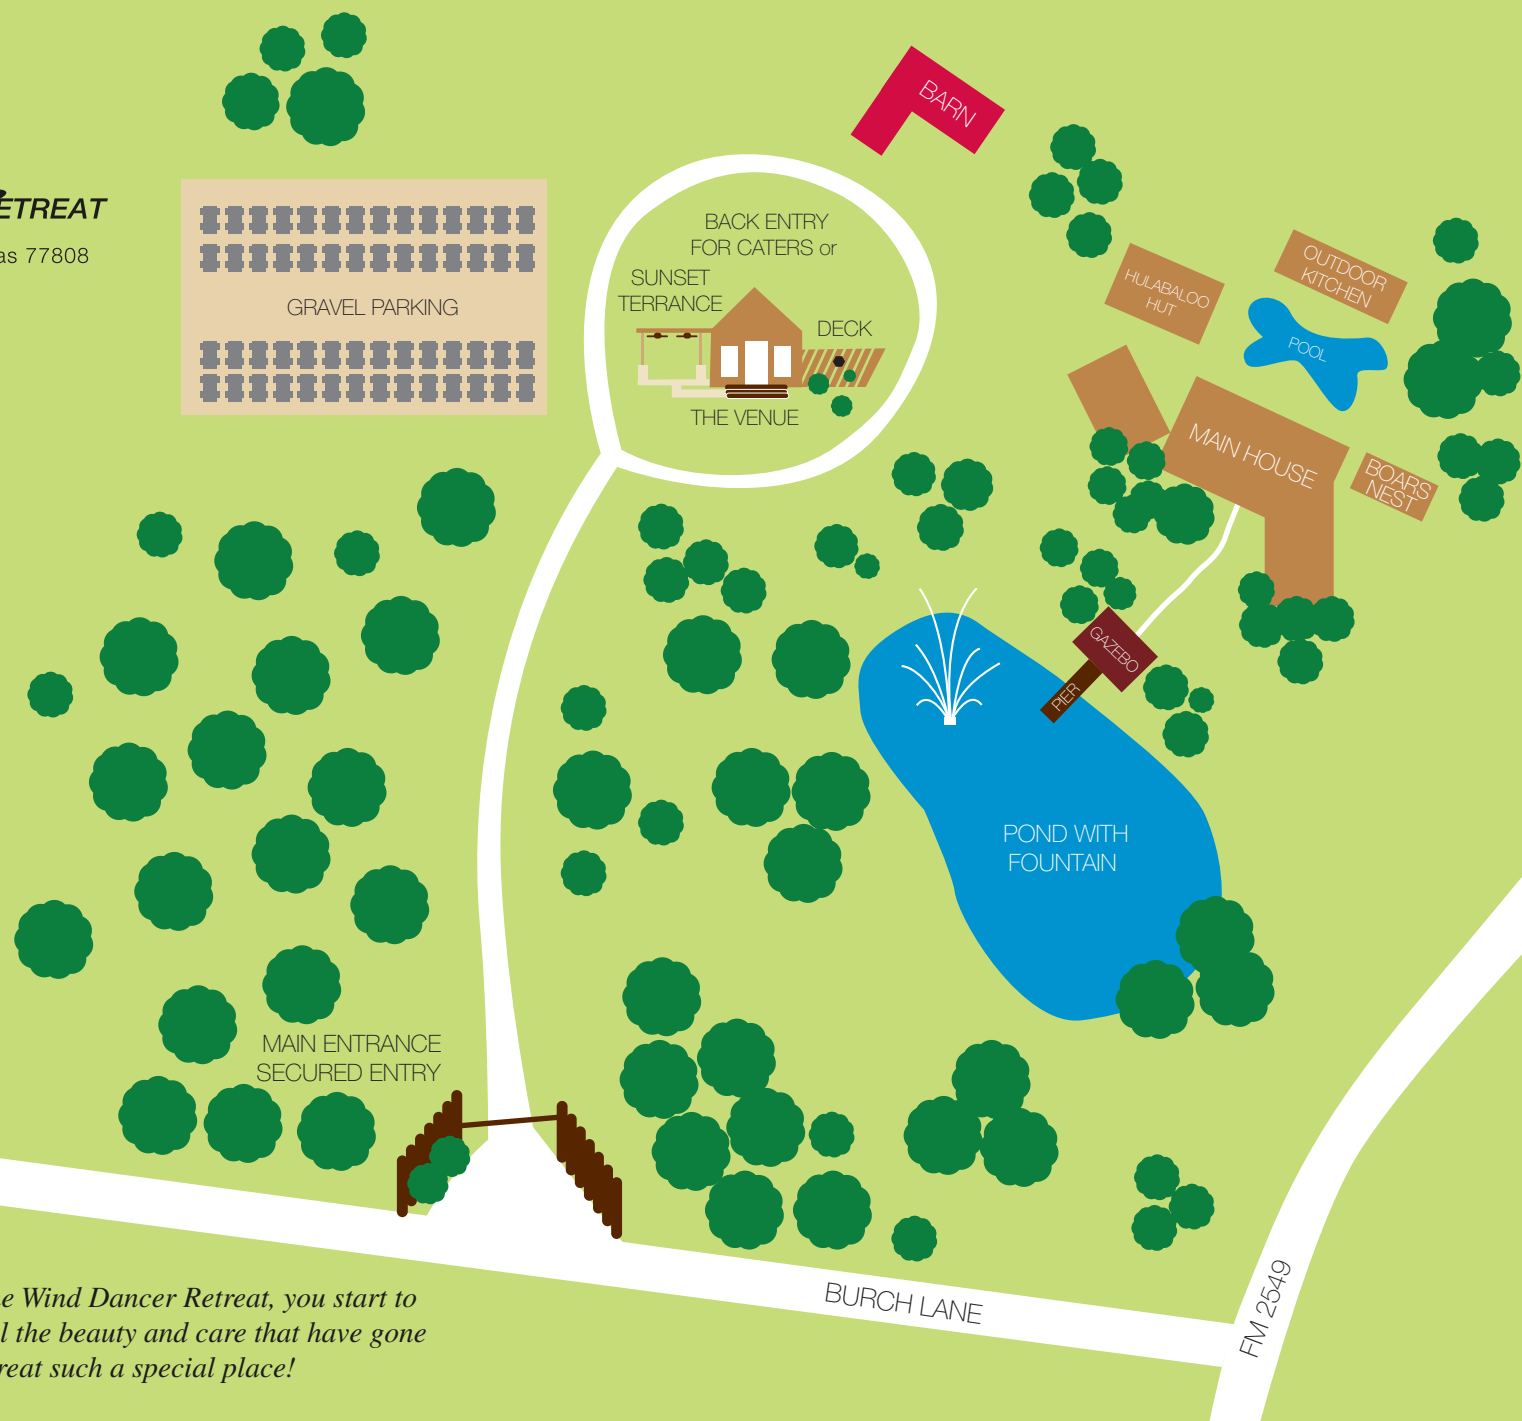

8755 Burch Lane Bryan, Texas 77808

*Welcome*

MAIN ENTRANCE - SECURED

GRAVEL PARKING

THE VENUE

- > Back Entry for Caterers or Deliveries
- > Sunset Terrace w/Ceiling Fans
- > Deck - Faces Pond

GRAVEL PARKING

HORSE BARN

MAIN HOUSE

- > Hulabaloo Hut
- > Boar's Nest
- > Outdoor Kitchen
- > Pool

POND

- > Fountain
- > Gazebo
- > Pier

*From the moment you enter the Wind Dancer Retreat, you start to breathe a little deeper and feel the beauty and care that have gone into making Wind Dancer Retreat such a special place!*